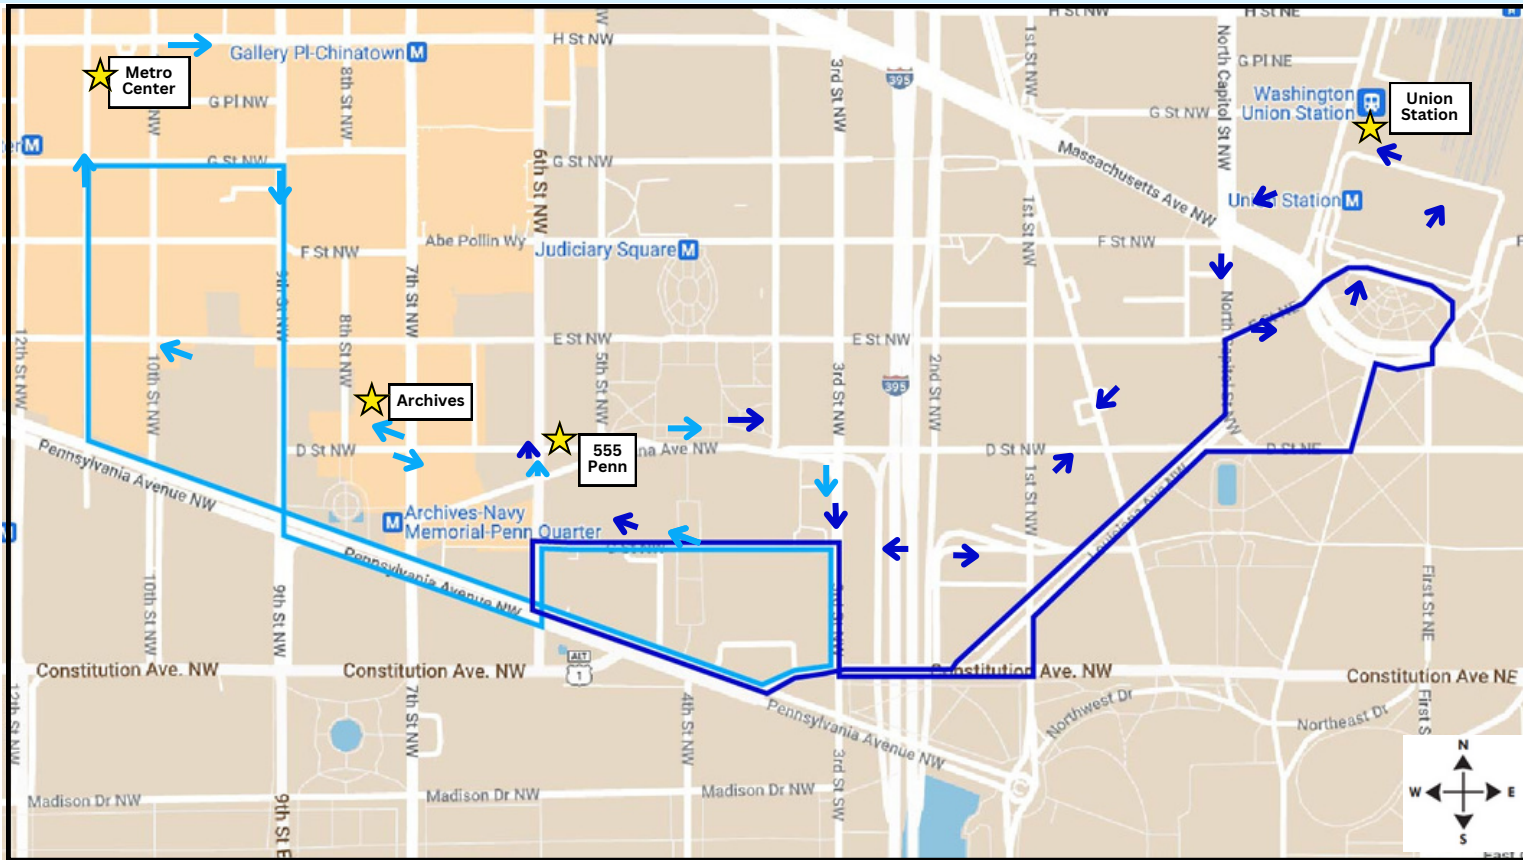

JHU DC Shuttle

2023-2024 Shuttle Schedule

Get up-to-the-minute information on arrival times with the [TripShot](#) app
(available via Google Play or the Apple App Store)

Shuttle operates Monday through Friday only
For the most up-to-date schedule,
please [click here](#)

Questions? Suggestions?

Contact us!

(410) 516 7275

shuttles@jhu.edu

<https://jhfre.jhu.edu/ts/transportation/shuttle-services/>

facebook.com/jhutransportation

555 Pennsylvania Ave NW
Washington, DC 20001

JOHNS HOPKINS
UNIVERSITY